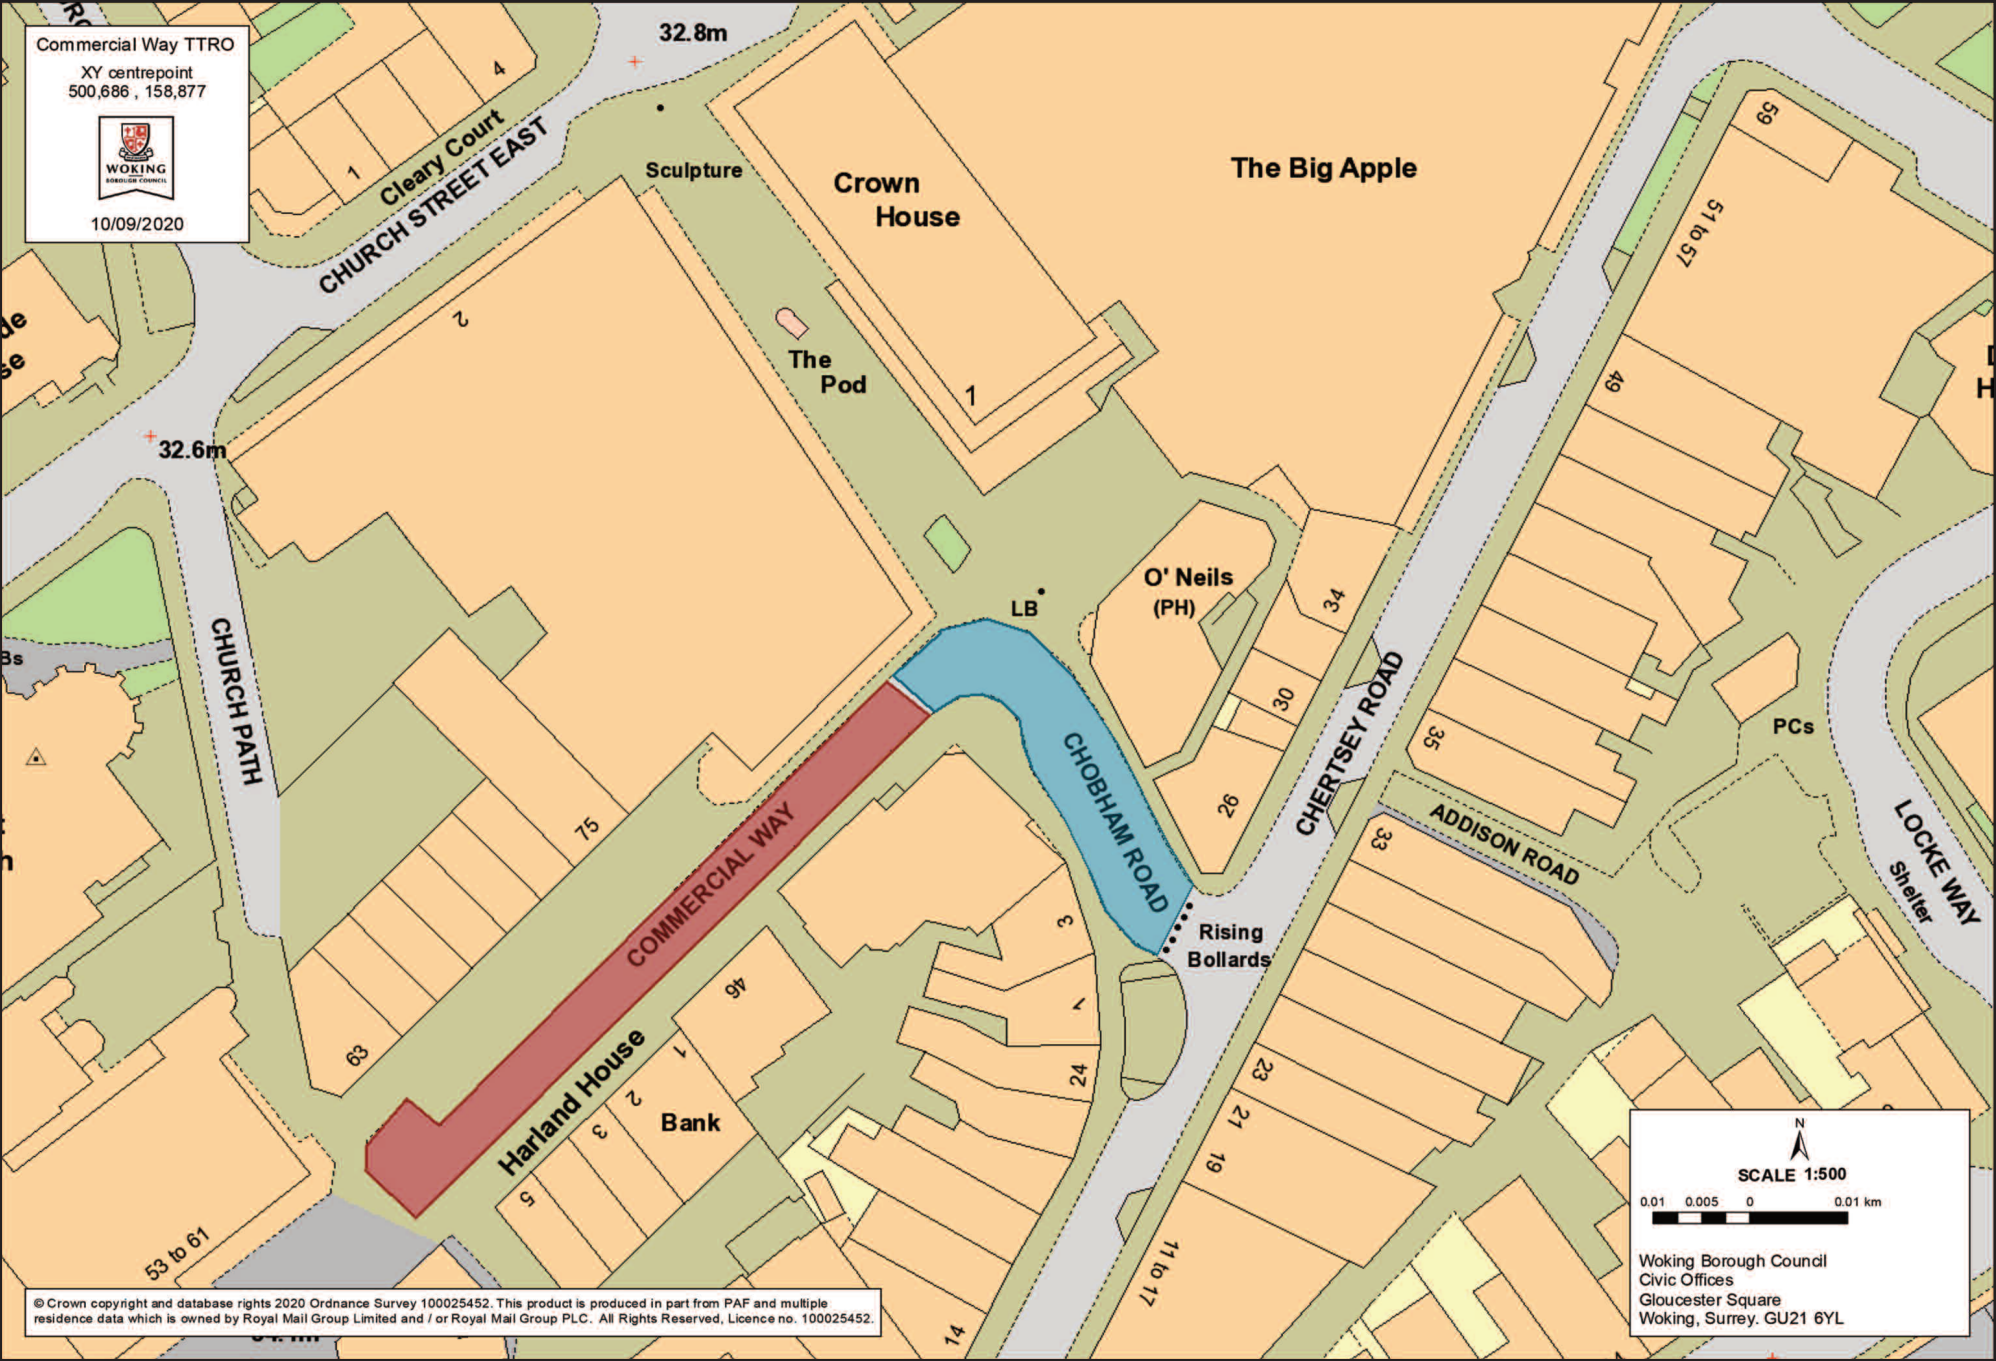

Commercial Way TTR0

XY centrepnt
500,686 , 158,877

10/09/2020

N
SCALE 1:500
0.01 0.005 0 0.01 km

Woking Borough Council
Civic Offices
Gloucester Square
Woking, Surrey, GU21 6YL

© Crown copyright and database rights 2020 Ordnance Survey 100025452. This product is produced in part from PAF and multiple residence data which is owned by Royal Mail Group Limited and / or Royal Mail Group PLC. All Rights Reserved, Licence no. 100025452.