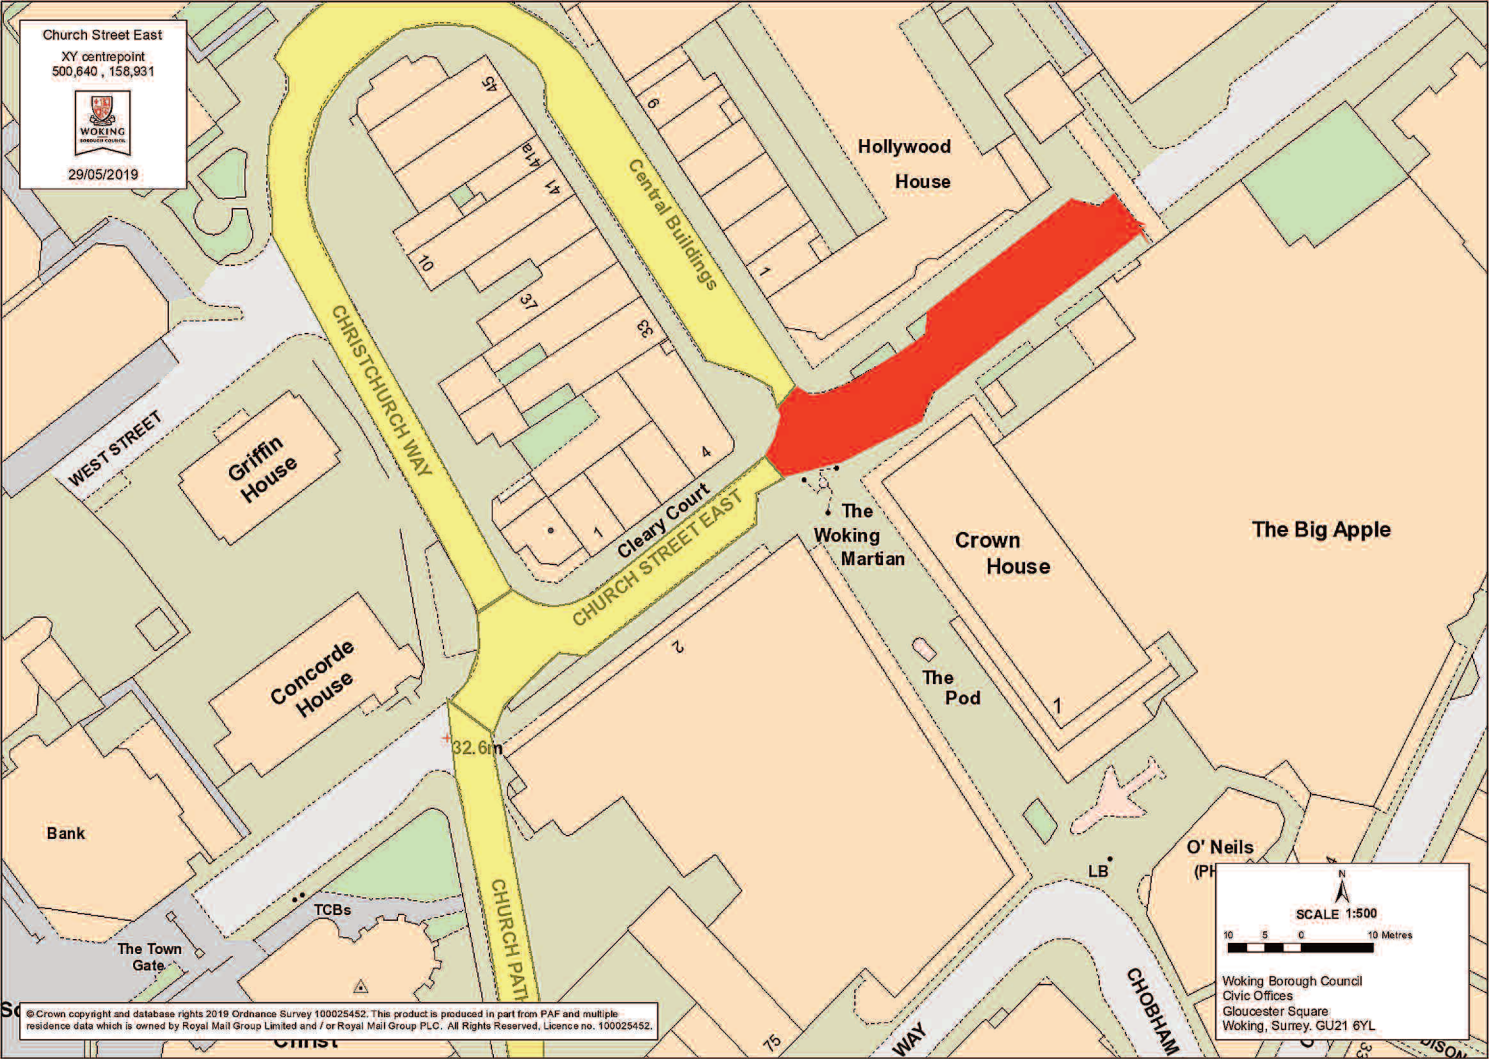

Church Street East
XY centreport
500,640 , 158,931

29/05/2019

The Big Apple

Woking Borough Council
Civic Offices
Gloucester Square
Woking, Surrey, GU21 6YL