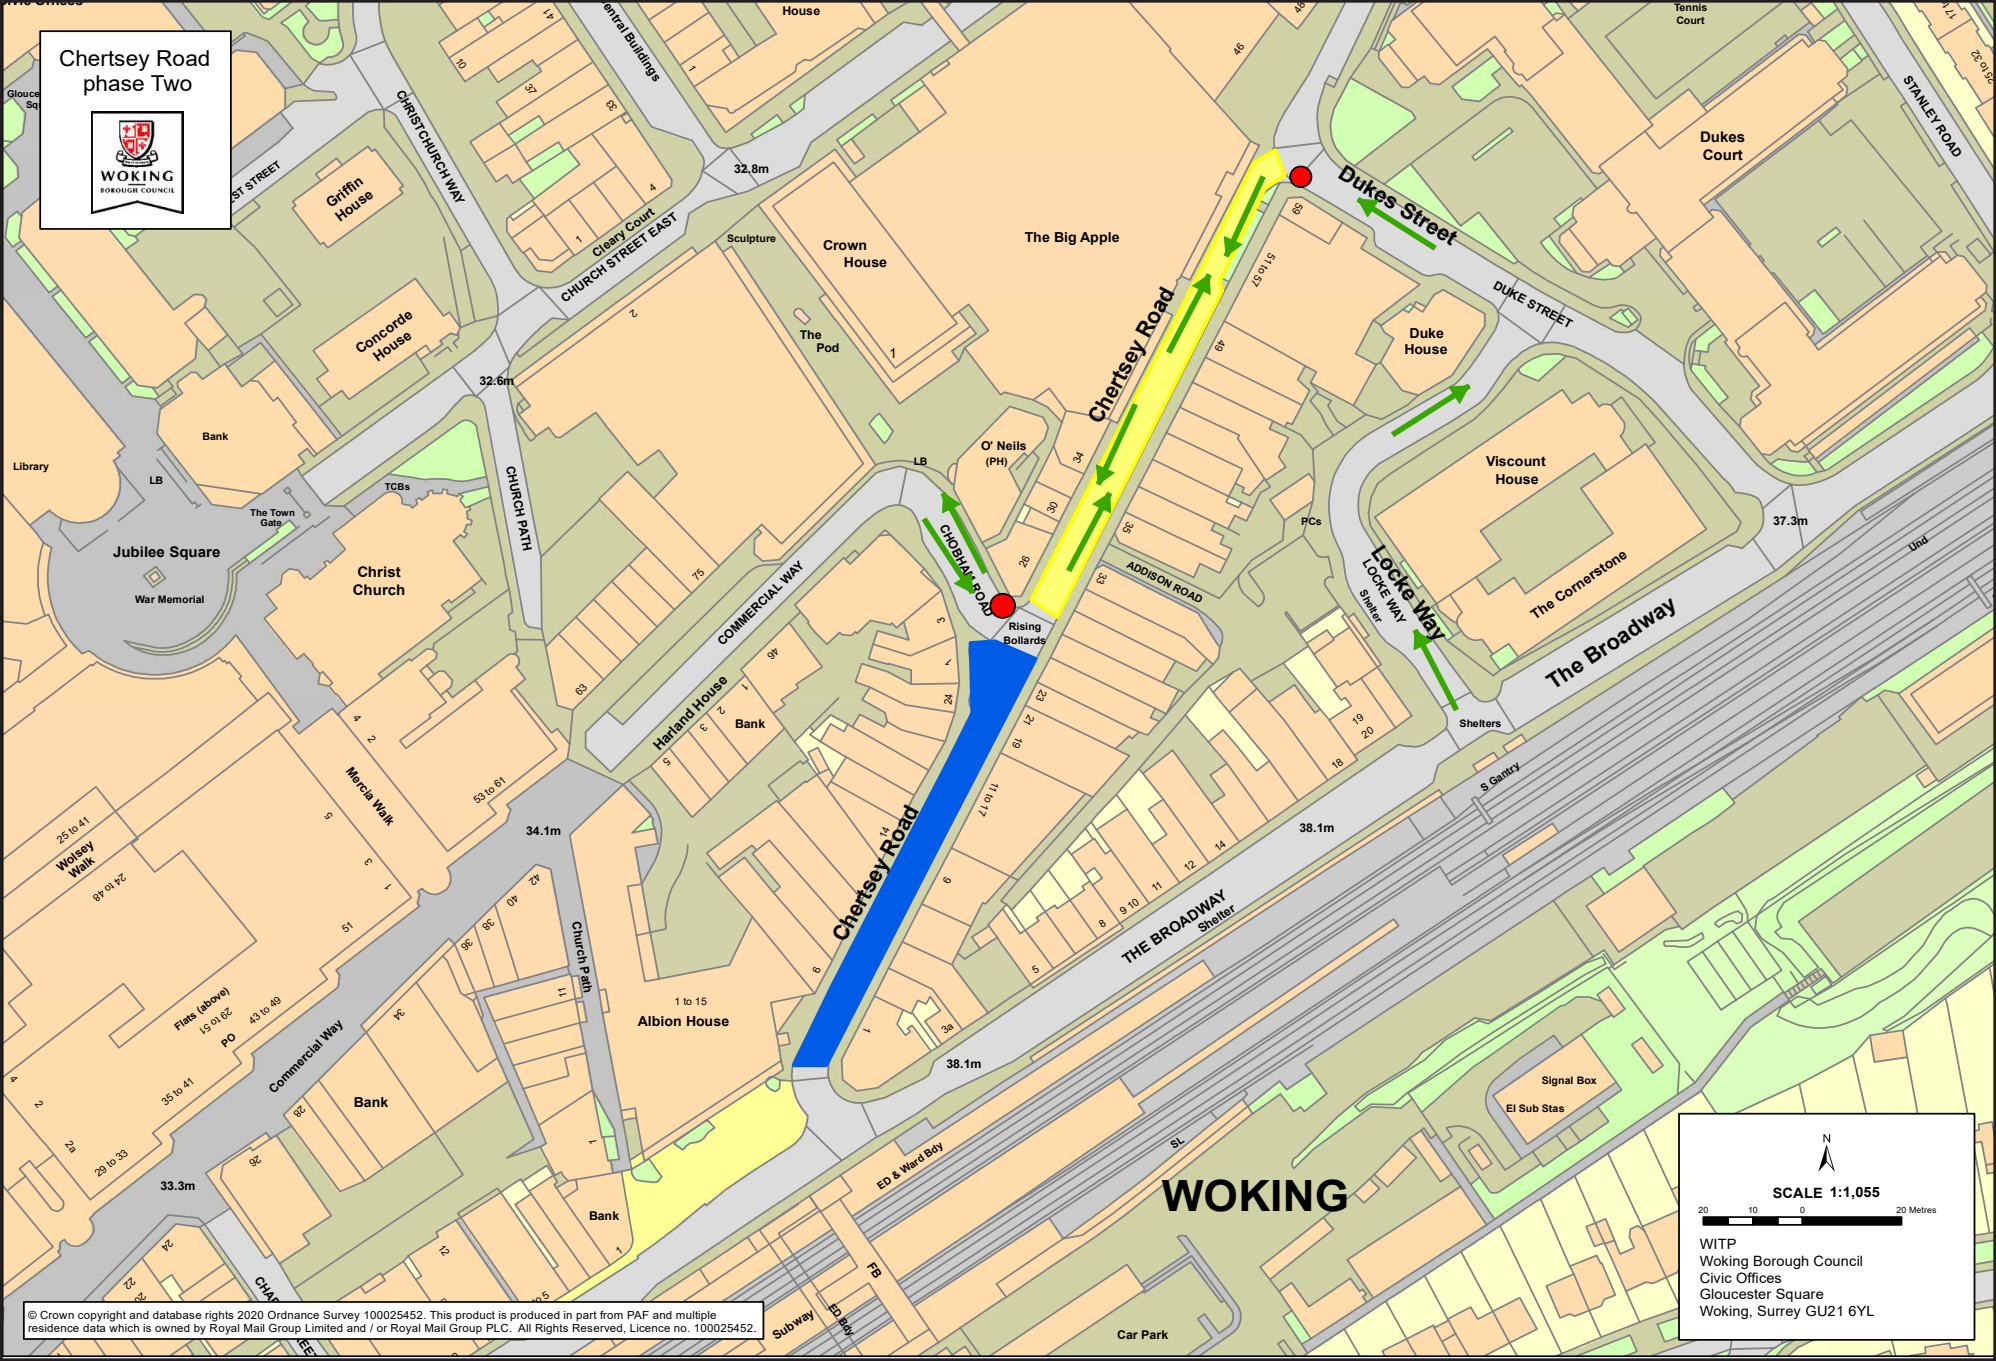

Chertsey Road phase Two

WOKING
BOROUGH COUNCIL

N

SCALE 1:1,055

20 10 0 20 Metres

WITP
Woking Borough Council
Civic Offices
Gloucester Square
Woking, Surrey GU21 6YL

© Crown copyright and database rights 2020 Ordnance Survey 100025452. This product is produced in part from PAF and multiple residence data which is owned by Royal Mail Group Limited and / or Royal Mail Group PLC. All Rights Reserved, Licence no. 100025452.