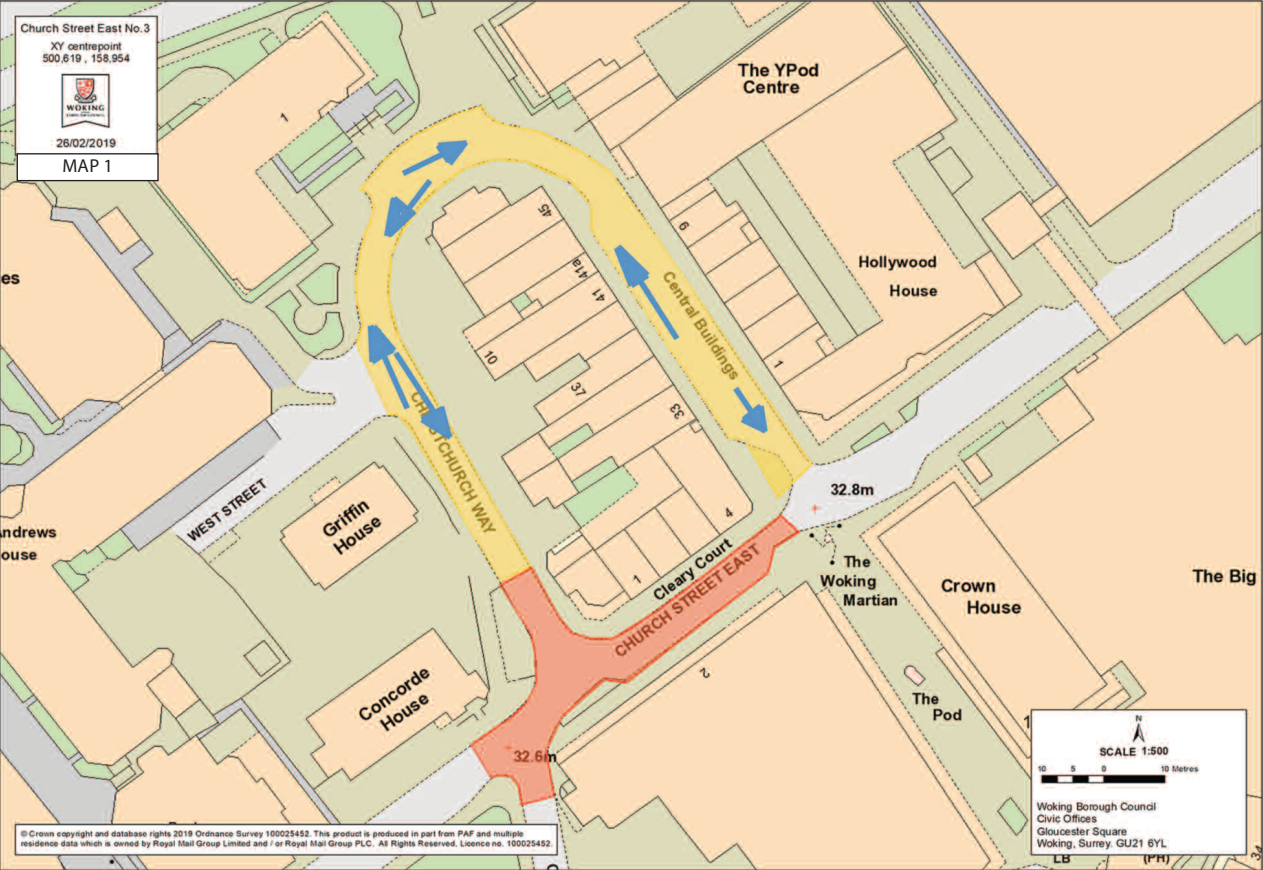

Church Street East No.3

XY centrepoint
500,619 , 158,954

26/02/2019

MAP 1

N
SCALE 1:500
10 5 0 10 Metres

Woking Borough Council
Civic Offices
Gloucester Square
Woking, Surrey GU21 6YL

LB (P1)