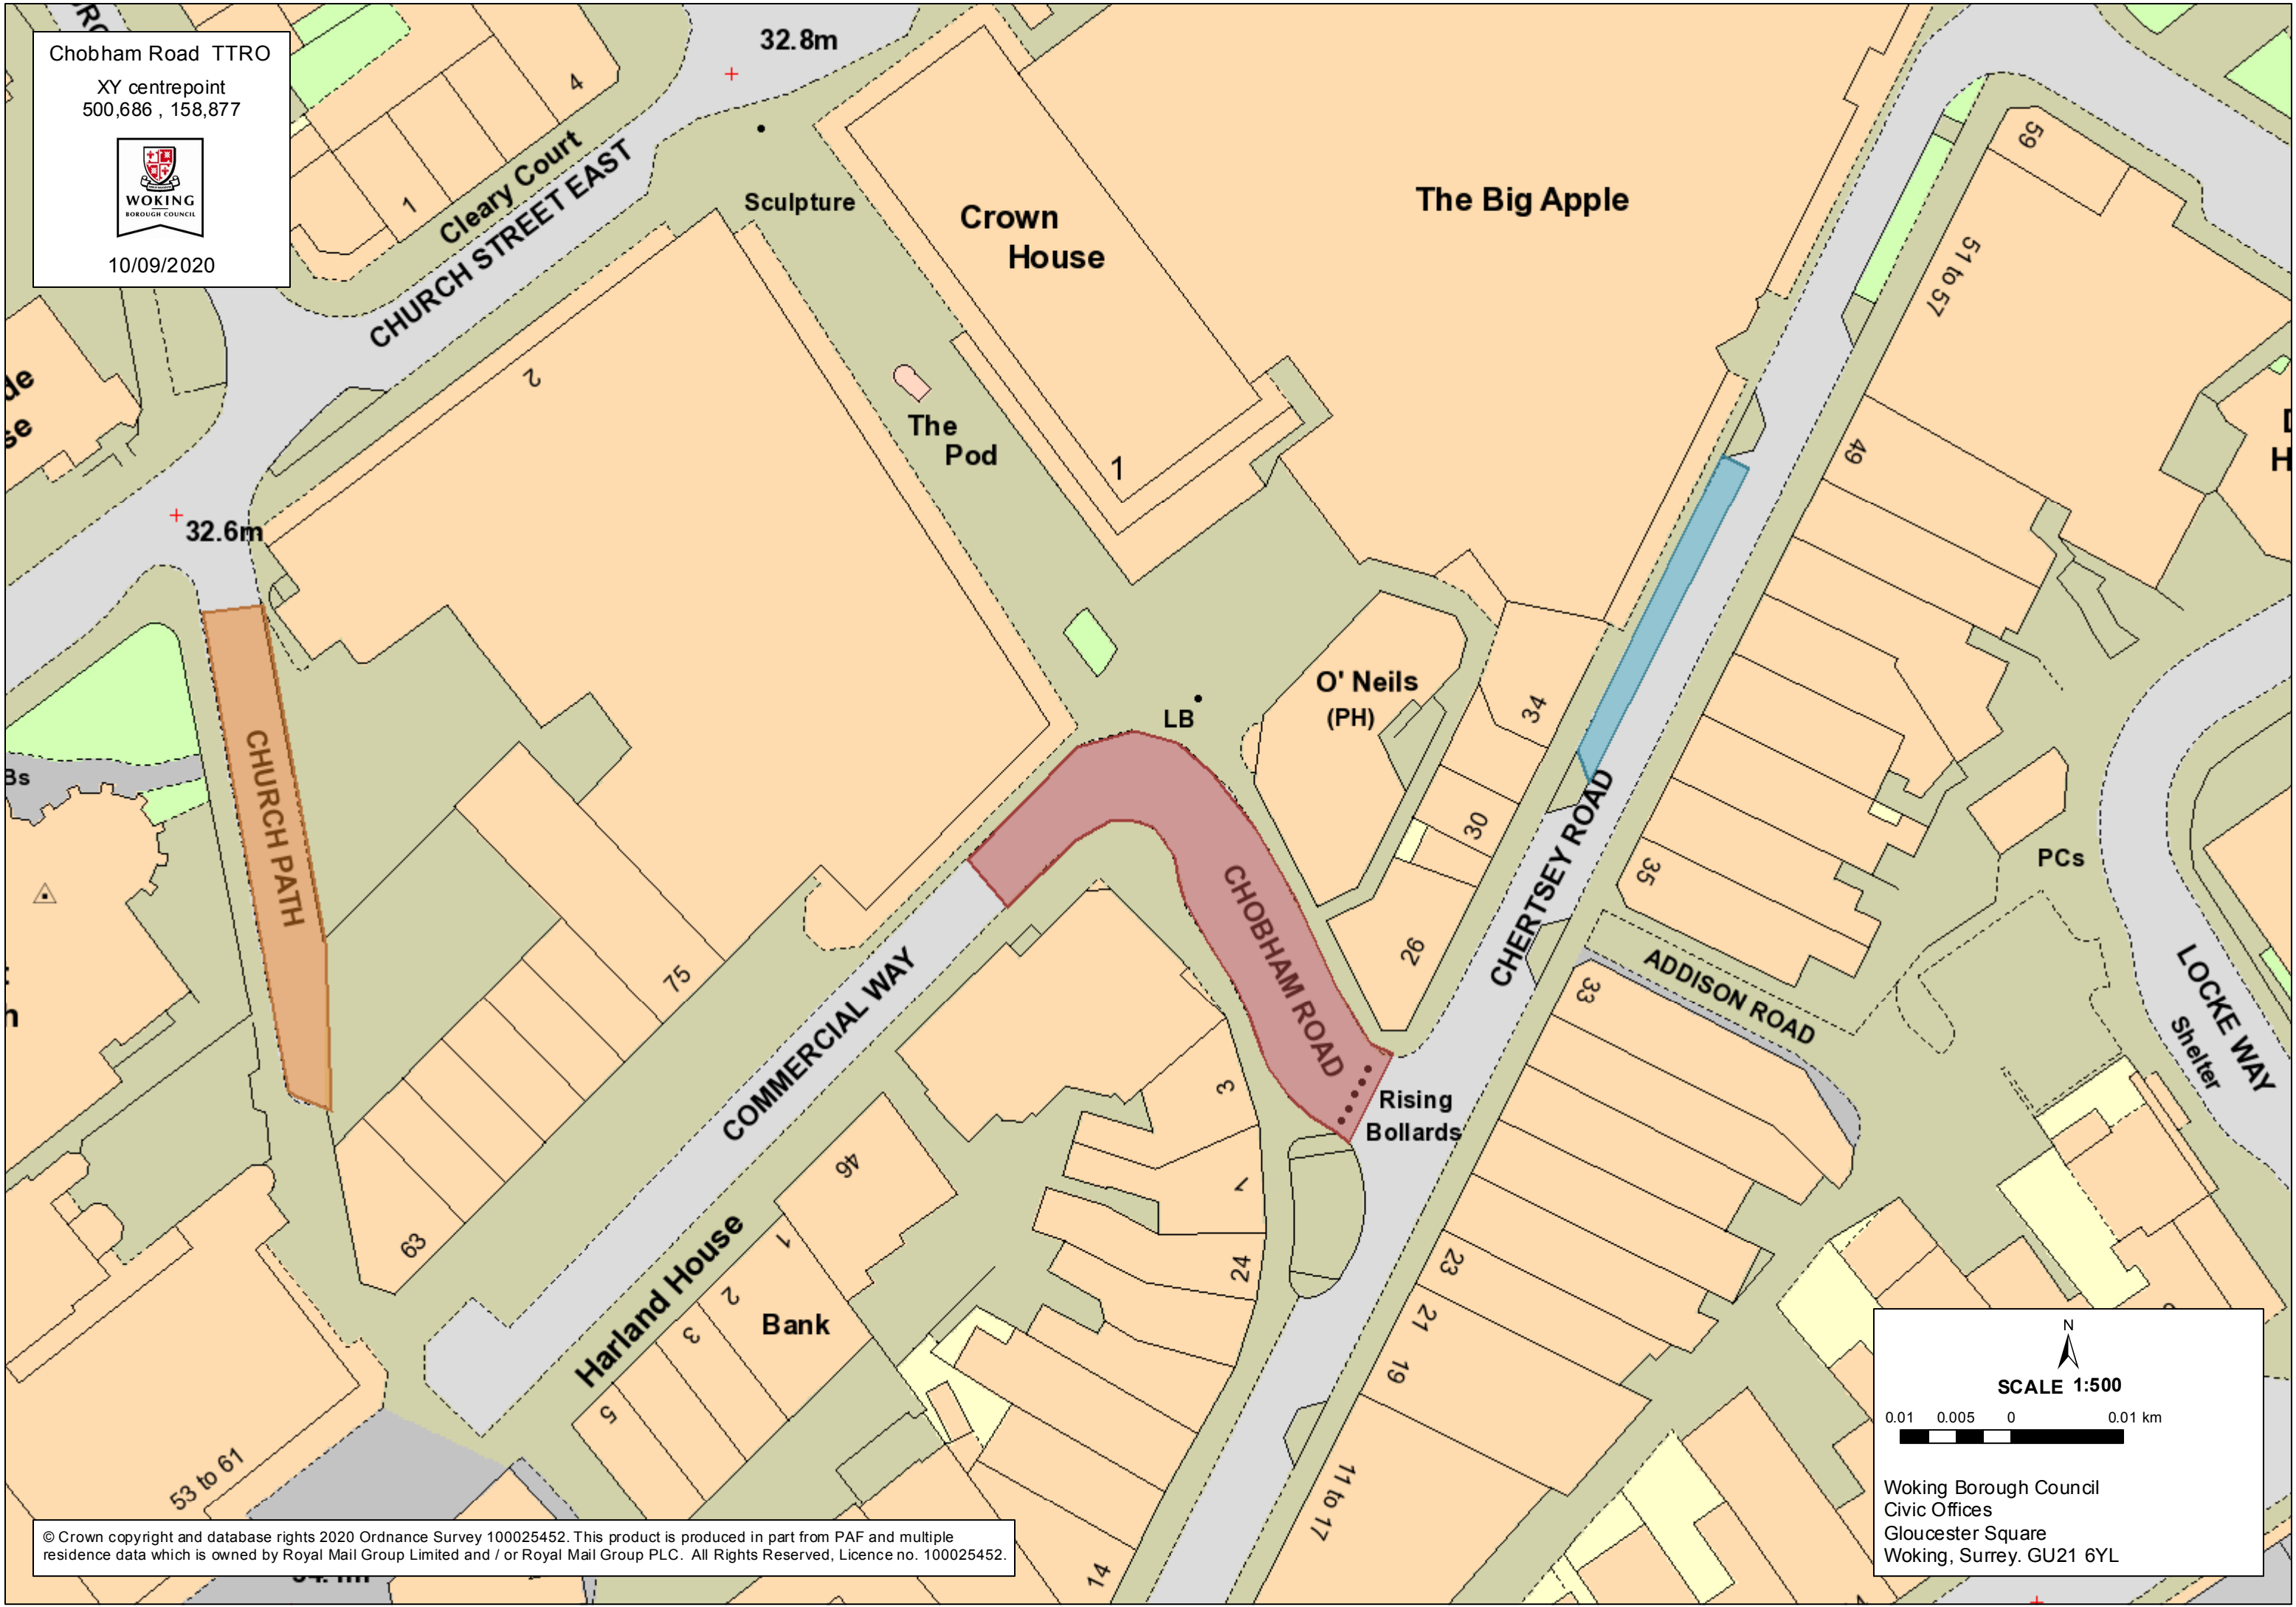

Chobham Road TTRO
XY centrepnt
500,686 , 158,877

10/09/2020

N
SCALE 1:500
0.01 0.005 0 0.01 km

Woking Borough Council
Civic Offices
Gloucester Square
Woking, Surrey. GU21 6YL

© Crown copyright and database rights 2020 Ordnance Survey 100025452. This product is produced in part from PAF and multiple residence data which is owned by Royal Mail Group Limited and / or Royal Mail Group PLC. All Rights Reserved, Licence no. 100025452.