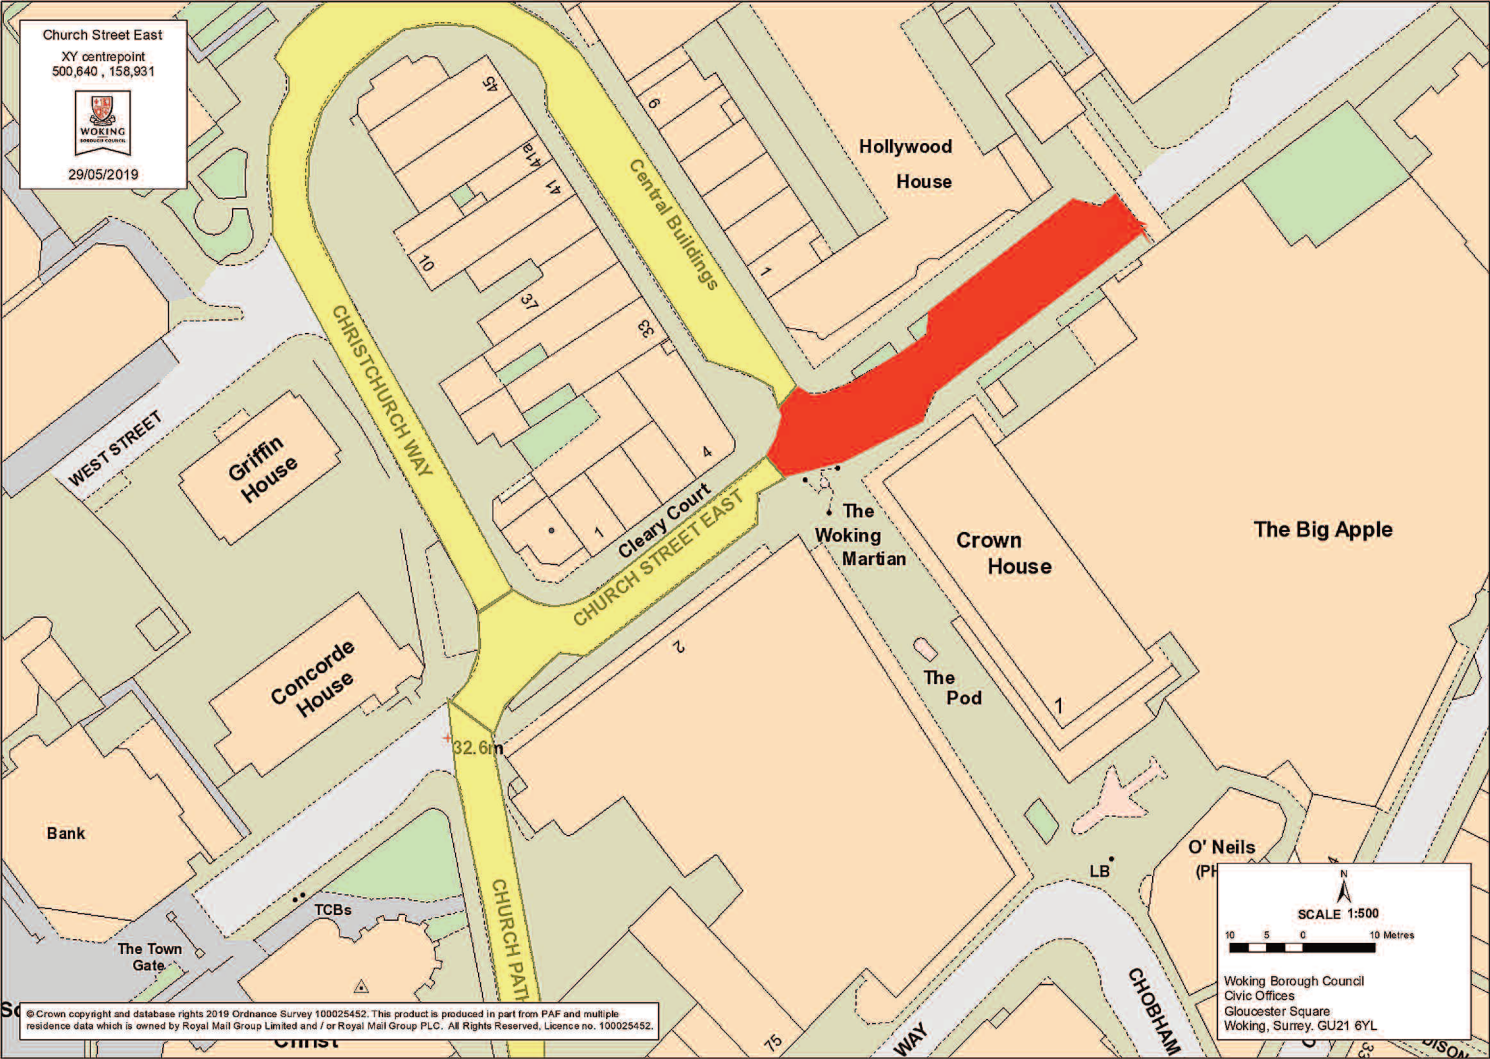

Church Street East
XY centrepnt
500,640 , 158,931

29/05/2019

N
SCALE 1:500
10 5 0 10 Metres

Woking Borough Council
Civic Offices
Gloucester Square
Woking, Surrey, GU21 6YL