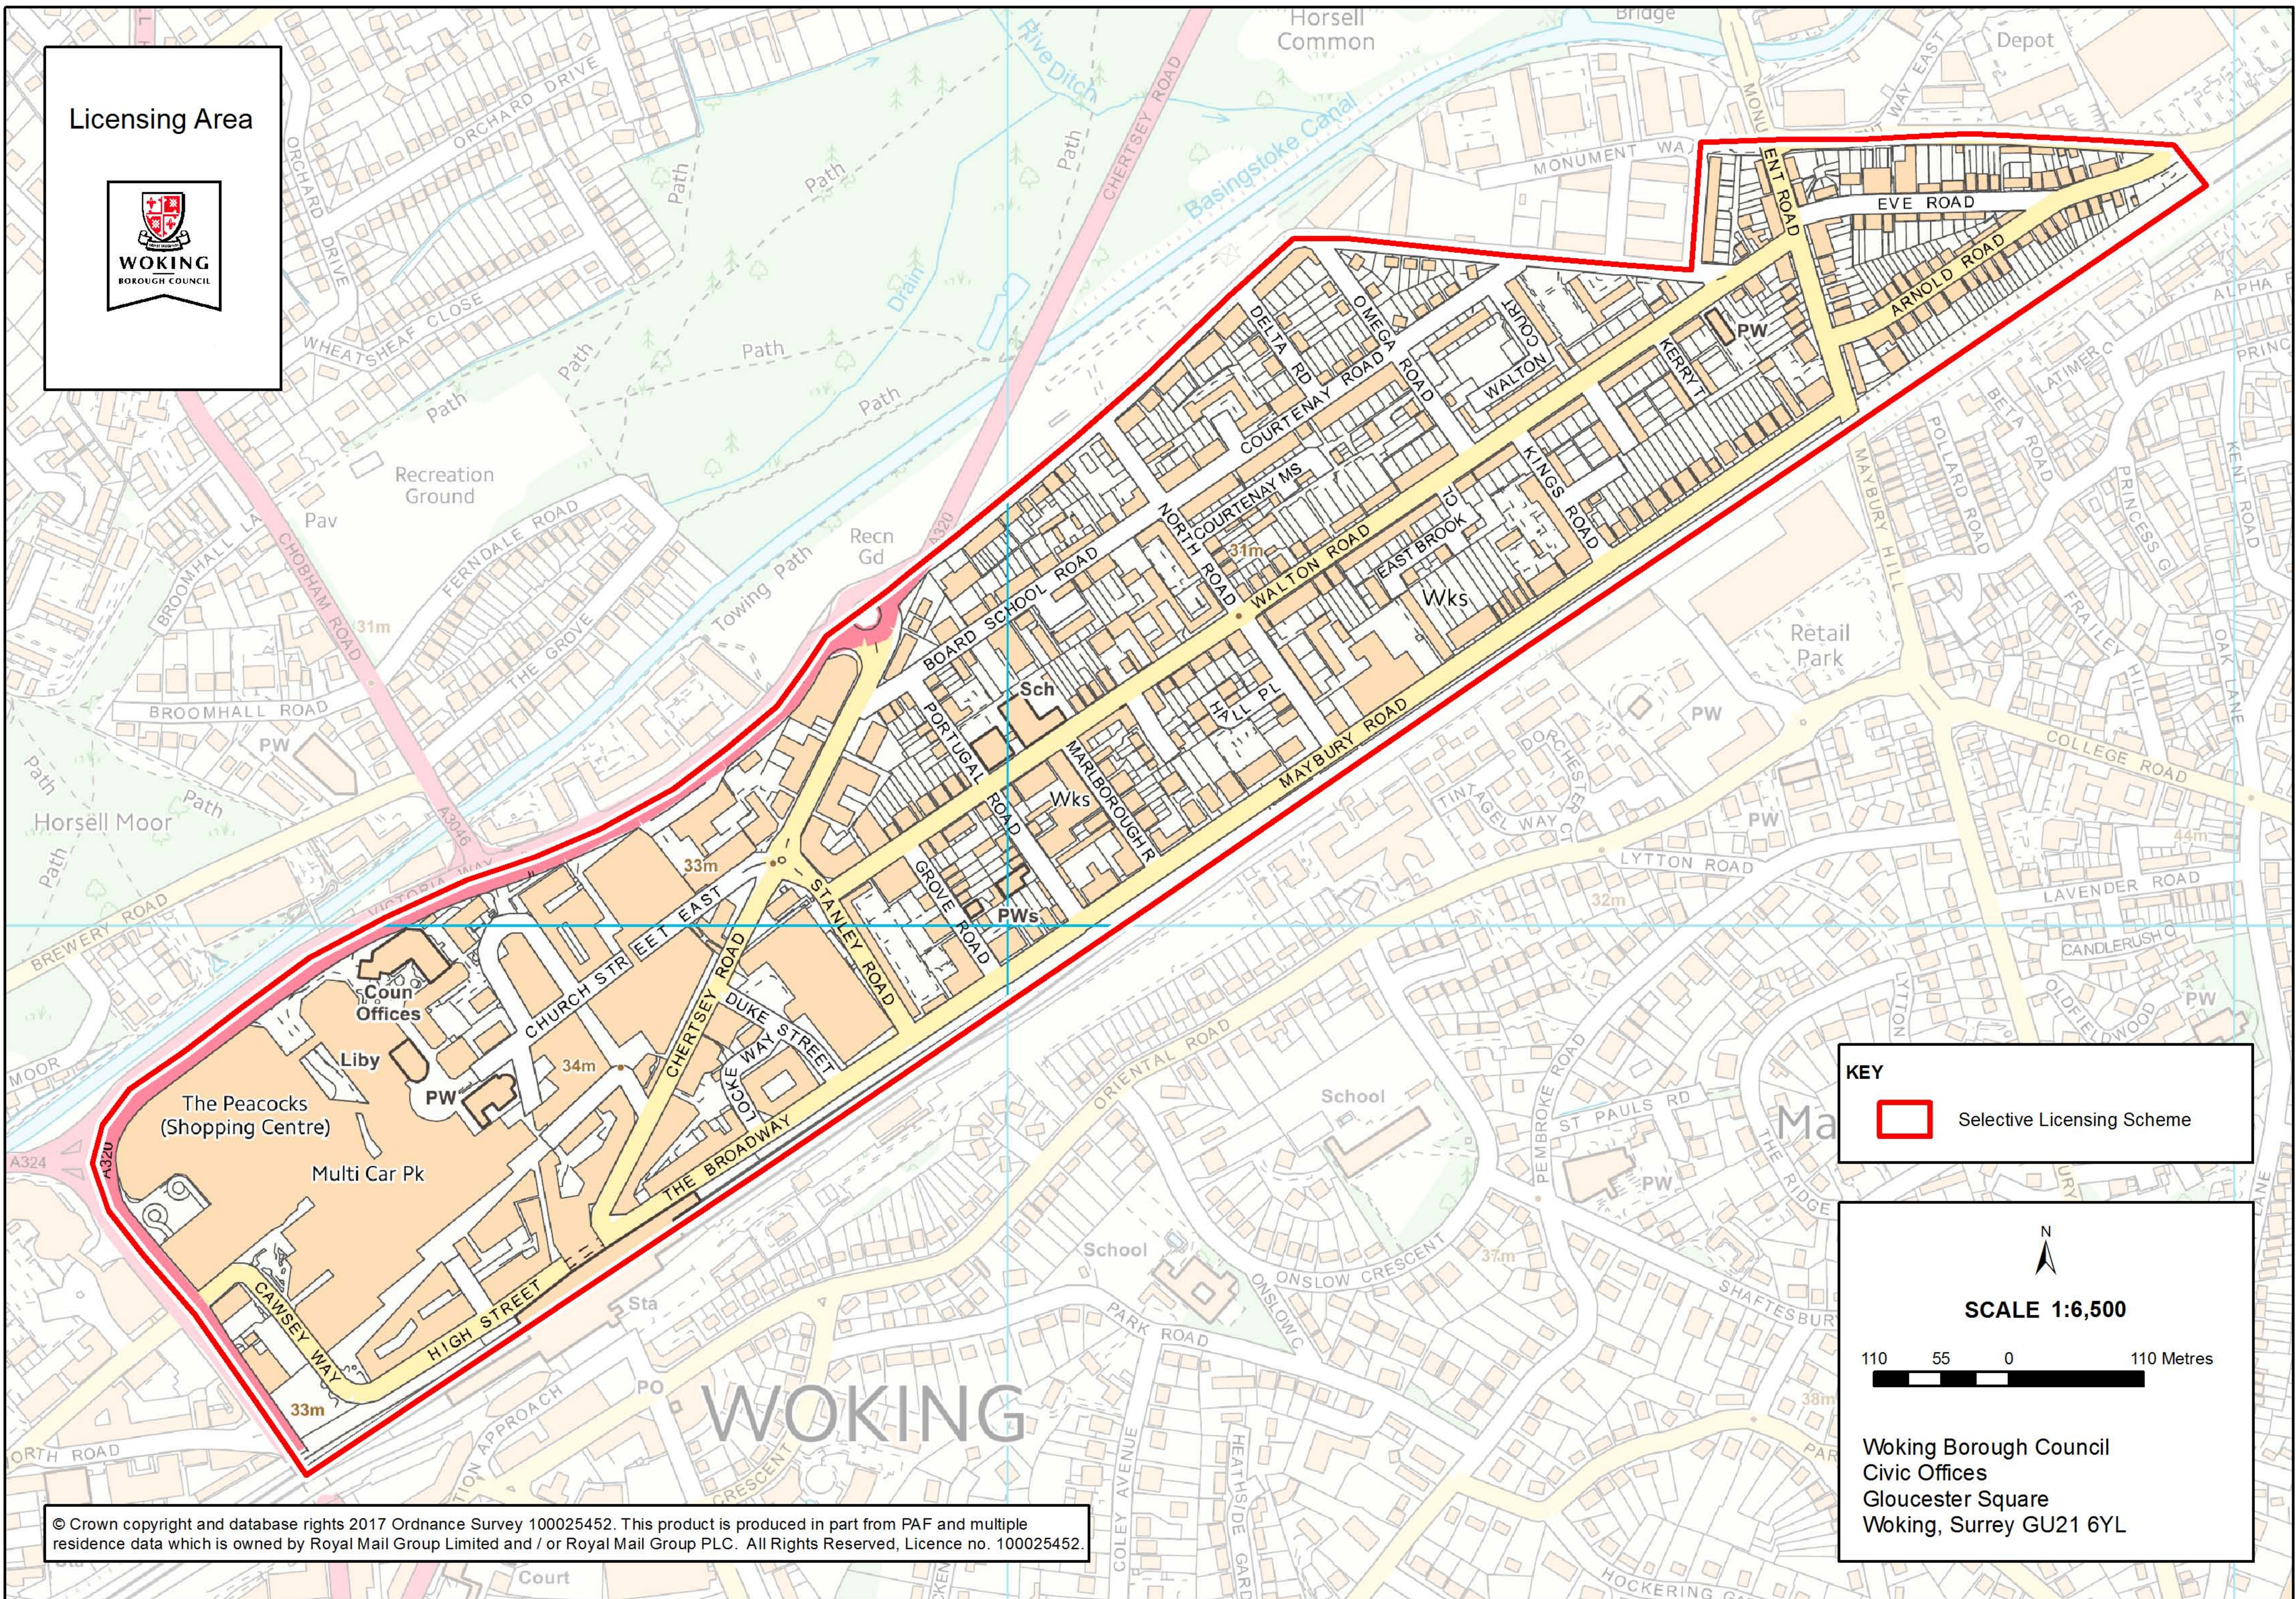

Licensing Area

KEY

 Selective Licensing Scheme

N

SCALE 1:6,500

110 55 0 110 Metres

Woking Borough Council
Civic Offices
Gloucester Square
Woking, Surrey GU21 6YL

© Crown copyright and database rights 2017 Ordnance Survey 100025452. This product is produced in part from PAF and multiple residence data which is owned by Royal Mail Group Limited and / or Royal Mail Group PLC. All Rights Reserved, Licence no. 100025452.