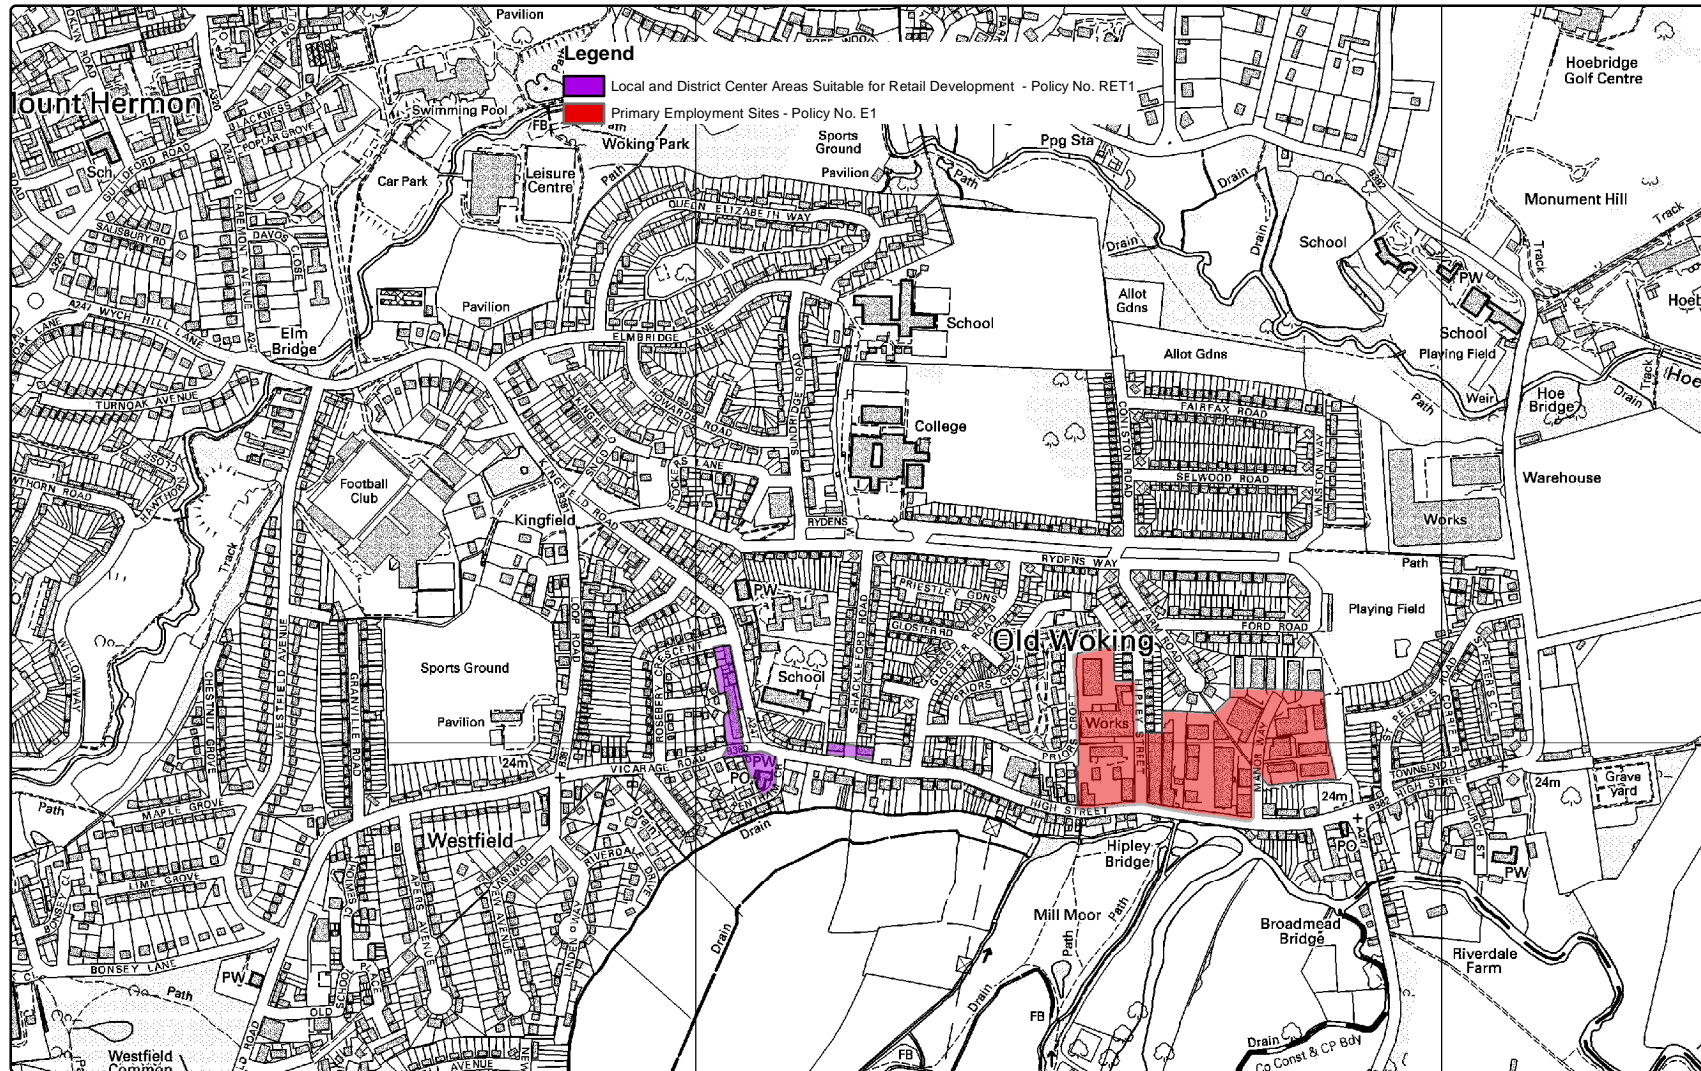

Primary Employment Sites and District / Local Centres - Kingfield

1:10,120

Only 2 policies are shown on this insert. See maps 1 and 2 for others. Reproduced from the Ordnance Survey map with the permission of the Controller of Her Majesty's Stationery Office. Crown Copyright 100025452. 27/01/2006. First published for consultation. Revision -.